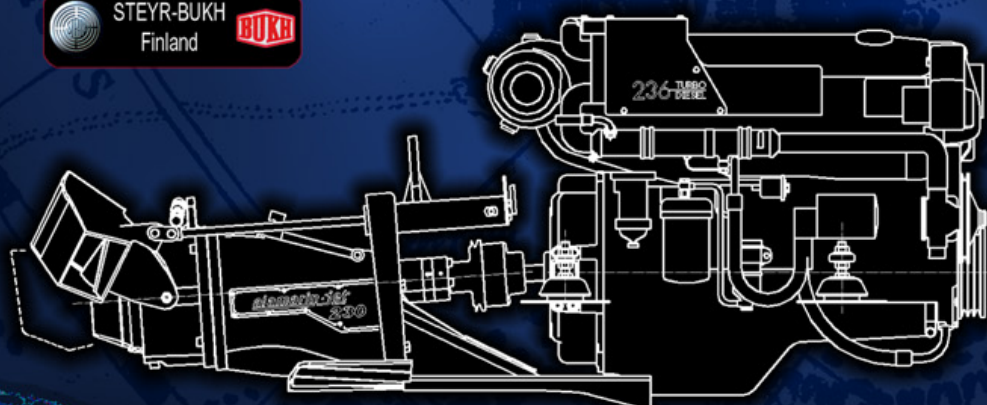

Go with the flow.

ALAMARIN

JET 230/235

Manufacturing of the water jet propulsion units since 1976.

JET 230/235

Weight: 77 | 79 kg

Boat weight: 1000 - 3000 kg

Reversal control: Hydraulic, electrical

Mounting: Template

ALAMARINJET 230/235

Model	Gasoline Engines		Diesel Engines	
	Power range	RPM area (rec. max.)	Power range	RPM area (rec. max.)
Alamarin Jet 230	55 - 223 kW	3300 - 4300	max. 179 kW	3300 - 4300
Alamarin Jet 235	65 - 238 kW	3300 - 4000	max. 179 kW	3300 - 4000