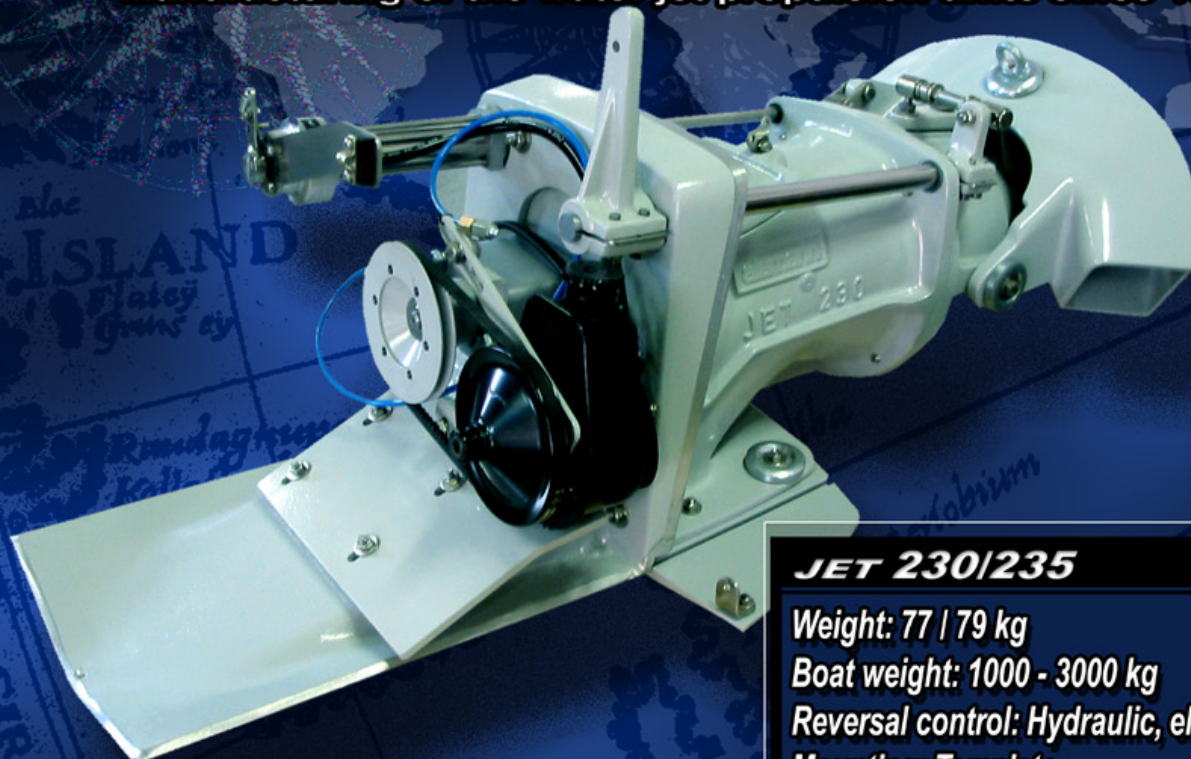

Go with the flow.

ALAMARIN

JET 230/235

Manufacturing of the water jet propulsion units since 1976.

JET 230/235

Weight: 77 | 79 kg

Boat weight: 1000 - 3000 kg

Reversal control: Hydraulic, electrical

Mounting: Template

ALAMARINJET 230/235

Model	Gasoline Engines		Diesel Engines	
	Power range	RPM area (rec. max.)	Power range	RPM area (rec. max.)
Alamarin Jet 230	55 - 223 kW	3300 - 4300	max. 179 kW	3300 - 4300
Alamarin Jet 235	65 - 238 kW	3300 - 4000	max. 179 kW	3300 - 4000